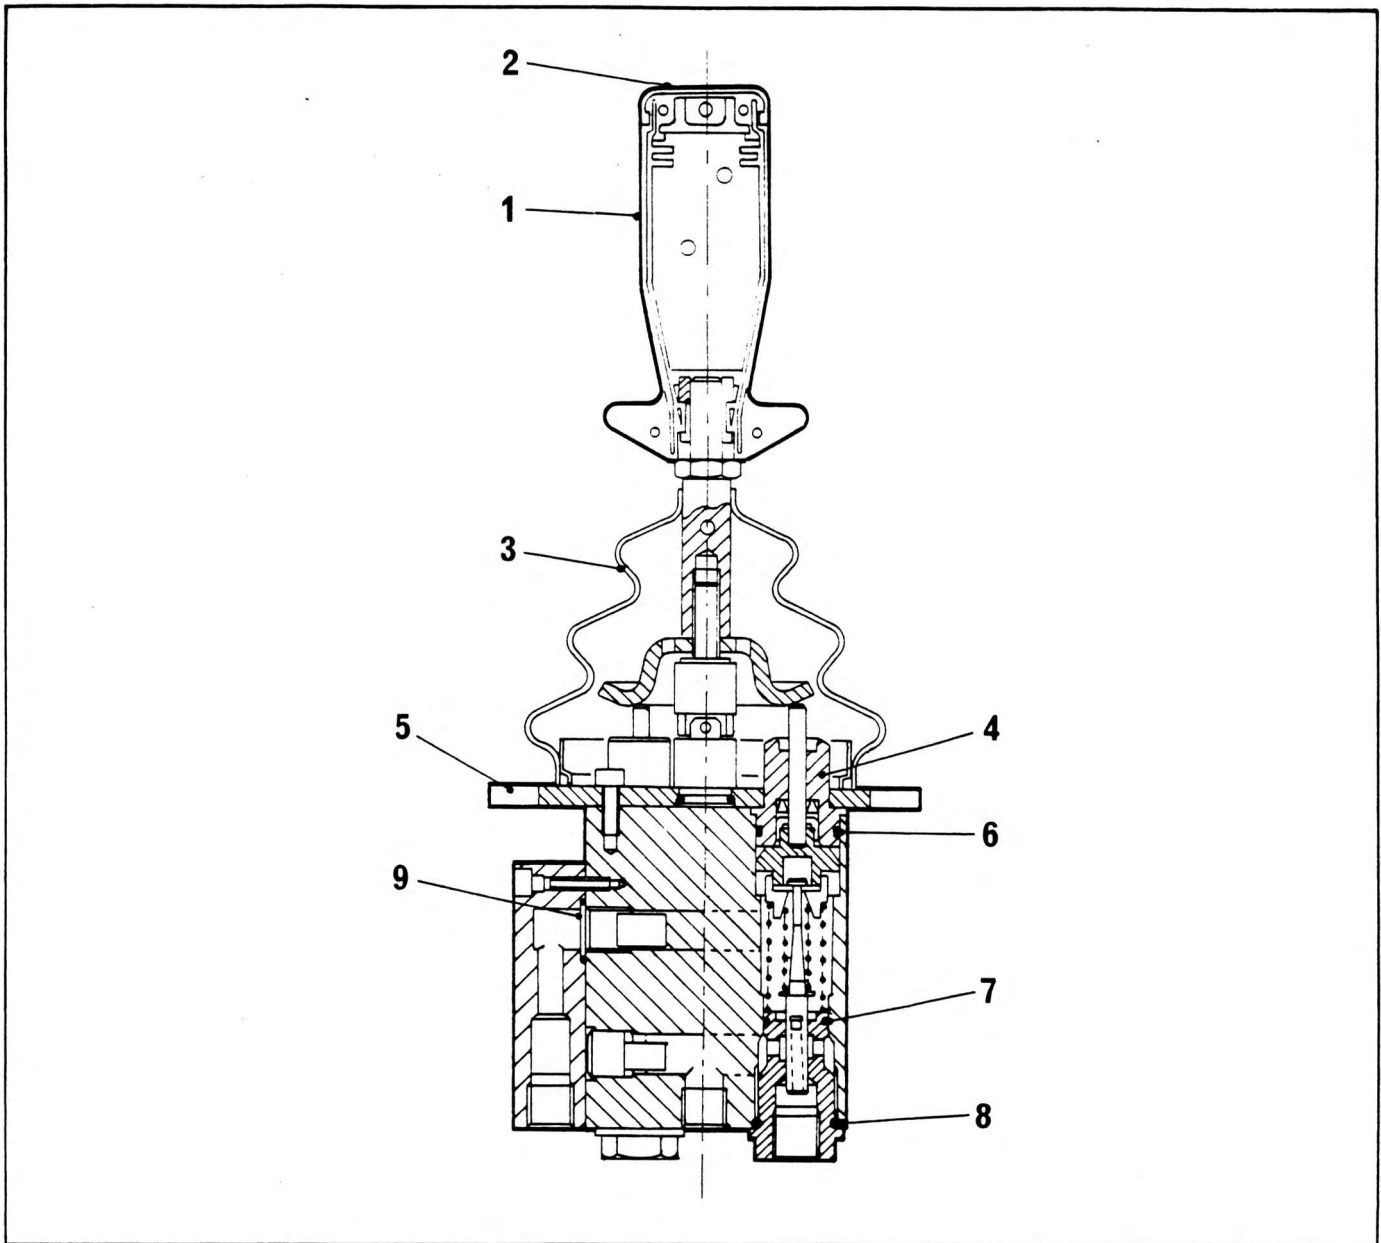

REMOTE CONTROL VALVE

NO.	PART NO.	QTY.	DESCRIPTION	NO.	PART NO.	QTY.	DESCRIPTION
-	7-352-990188	1	Complete Assembly				
*	9-352-100396	1	Seal Kit				
1	9-352-100401	1	Handle Complete				
2	9-352-100402	1	Rubber Cap				
3	9-352-100398	1	Rubber Gaiter				
4	9-352-100397	1	Guide & Pusher				
5	9-352-100399	1	Flange & Joint				
6	*	4	'O' Ring				
7	*	4	'O' Ring				
8	*	4	'O' Ring				
9	*	1	'O' Ring				